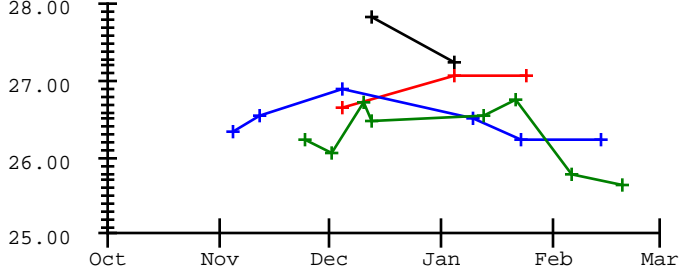

# Waimea Barlow

Meet	Date	200 Free	200 I.M.	50 Free	100 Fly	100 Free	500 Free	100 Back	100 Breast
2022-2023 Best Times		2:01.73	2:31.07	27.25	1:08.30	57.33	5:32.11		
2023-2024 Best Times		1:57.92	2:25.02	26.64	1:08.65	56.96	5:22.18	1:06.47	1:24.52
2024-2025 Best Times		1:57.78	2:18.96	26.25	1:05.35	56.17	5:27.39	1:04.90	1:23.63
2526 Box Elder Invite	11-01-2025	2:04.12					5:43.65		
2025 Thanksgiving Invi	11-21-2025	1:59.86					5:36.02		
Weber, Hillcrest @ Fre	11-25-2025	2:03.12		26.24		55.82			
Farmington @ Weber	12-02-2025			26.07				1:05.62	
Weber @ Davis	12-11-2025			26.74					1:26.23
City County Championsh	12-13-2025	2:01.57		26.47	1:03.07	56.34			
WF @ Weber	12-18-2025		2:27.87					1:05.22	
WX v Weber	12-19-2025	2:03.54			1:07.02				
Weber @ Brighton	01-09-2026	2:02.75				56.78			
2526 Weber and Springv	01-13-2026	2:05.56		26.55		56.87			
Syracuse @ Weber	01-15-2026				1:03.31			1:05.93	
WHS, BHS, NHS @ Layton	01-22-2026			26.75	1:04.69	1:01.53		1:07.29	
Region 1 Championships	02-06-2026	2:01.89		25.80		54.80			
6A Utah High School St	02-20-2026	2:00.51		25.65		54.43			

2022-2023 2023-2024 2024-2025 2025-2026

200 Free

200 I.M.

50 Free

100 Fly

100 Free

500 Free

100 Back