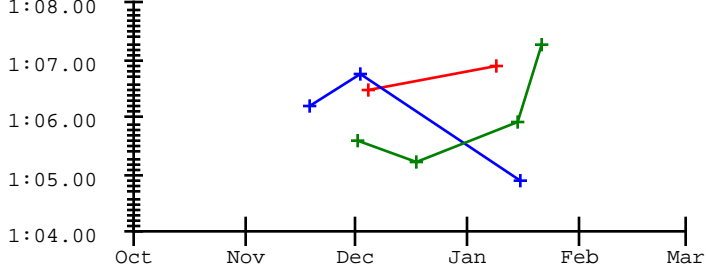

# Waimea Barlow

Meet	Date	200 Free	200 I.M.	50 Free	100 Fly	100 Free	500 Free	100 Back	100 Breast
2022-2023 Best Times		2:01.73	2:31.07	27.25	1:08.30	57.33	5:32.11		
2023-2024 Best Times		1:57.92	2:25.02	26.64	1:08.65	56.96	5:22.18	1:06.47	1:24.52
2024-2025 Best Times		1:57.78	2:18.96	26.25	1:05.35	56.17	5:27.39	1:04.90	1:23.63
2526 Box Elder Invite	11-01-2025	2:04.12					5:43.65		
2025 Thanksgiving Invi	11-21-2025	1:59.86					5:36.02		
Weber, Hillcrest @ Fre	11-25-2025	2:03.12		26.24		55.82			
Farmington @ Weber	12-02-2025			26.07				1:05.62	
Weber @ Davis	12-11-2025			26.74					1:26.23
City County Championsh	12-13-2025	2:01.57		26.47	1:03.07	56.34			
WF @ Weber	12-18-2025		2:27.87					1:05.22	
WX v Weber	12-19-2025	2:03.54			1:07.02				
Weber @ Brighton	01-09-2026	2:02.75				56.78			
2526 Weber and Springv	01-13-2026	2:05.56		26.55		56.87			
Syracuse @ Weber	01-15-2026				1:03.31			1:05.93	
WHS, BHS, NHS @ Layton	01-22-2026			26.75	1:04.69	1:01.53		1:07.29	
Region 1 Championships	02-06-2026	2:01.89		25.80		54.80			
6A Utah High School St	02-20-2026	2:00.51		25.65		54.43			

2022-2023 2023-2024 2024-2025 2025-2026

200 Free

200 I.M.

50 Free

100 Fly

100 Free

500 Free

100 Back