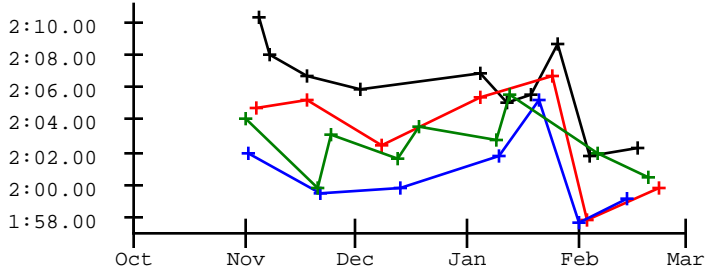

# Waimea Barlow

Meet	Date	200 Free	200 I.M.	50 Free	100 Fly	100 Free	500 Free	100 Back	100 Breast
2022-2023 Best Times		2:01.73	2:31.07	27.25	1:08.30	57.33	5:32.11		
2023-2024 Best Times		1:57.92	2:25.02	26.64	1:08.65	56.96	5:22.18	1:06.47	1:24.52
2024-2025 Best Times		1:57.78	2:18.96	26.25	1:05.35	56.17	5:27.39	1:04.90	1:23.63
2526 Box Elder Invite	11-01-2025	2:04.12					5:43.65		
2025 Thanksgiving Invi	11-21-2025	1:59.86					5:36.02		
Weber, Hillcrest @ Fre	11-25-2025	2:03.12		26.24		55.82			
Farmington @ Weber	12-02-2025			26.07				1:05.62	
Weber @ Davis	12-11-2025			26.74					1:26.23
City County Championsh	12-13-2025	2:01.57		26.47	1:03.07	56.34			
WF @ Weber	12-18-2025		2:27.87					1:05.22	
WX v Weber	12-19-2025	2:03.54			1:07.02				
Weber @ Brighton	01-09-2026	2:02.75				56.78			
2526 Weber and Springv	01-13-2026	2:05.56		26.55		56.87			
Syracuse @ Weber	01-15-2026				1:03.31			1:05.93	
WHS, BHS, NHS @ Layton	01-22-2026			26.75	1:04.69	1:01.53		1:07.29	
Region 1 Championships	02-06-2026	2:01.89		25.80		54.80			
6A Utah High School St	02-20-2026	2:00.51		25.65		54.43			

2022-2023 2023-2024 2024-2025 2025-2026

200 Free

200 I.M.

50 Free

100 Fly

100 Free

500 Free

100 Back