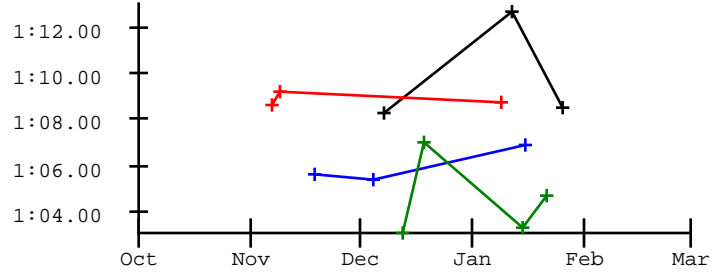

# Waimea Barlow

Meet	Date	200 Free	200 I.M.	50 Free	100 Fly	100 Free	500 Free	100 Back	100 Breast
2022-2023 Best Times		2:01.73	2:31.07	27.25	1:08.30	57.33	5:32.11		
2023-2024 Best Times		1:57.92	2:25.02	26.64	1:08.65	56.96	5:22.18	1:06.47	1:24.52
2024-2025 Best Times		1:57.78	2:18.96	26.25	1:05.35	56.17	5:27.39	1:04.90	1:23.63
2526 Box Elder Invite	11-01-2025	2:04.12					5:43.65		
2025 Thanksgiving Invi	11-21-2025	1:59.86					5:36.02		
Weber, Hillcrest @ Fre	11-25-2025	2:03.12		26.24		55.82			
Farmington @ Weber	12-02-2025			26.07				1:05.62	
Weber @ Davis	12-11-2025			26.74					1:26.23
City County Championsh	12-13-2025	2:01.57		26.47	1:03.07	56.34			
WF @ Weber	12-18-2025		2:27.87					1:05.22	
WX v Weber	12-19-2025	2:03.54			1:07.02				
Weber @ Brighton	01-09-2026	2:02.75				56.78			
2526 Weber and Springv	01-13-2026	2:05.56		26.55		56.87			
Syracuse @ Weber	01-15-2026				1:03.31			1:05.93	
WHS, BHS, NHS @ Layton	01-22-2026			26.75	1:04.69	1:01.53		1:07.29	
Region 1 Championships	02-06-2026	2:01.89		25.80		54.80			
6A Utah High School St	02-20-2026	2:00.51		25.65		54.43			

2022-2023 2023-2024 2024-2025 2025-2026

200 Free

200 I.M.

50 Free

100 Fly

100 Free

500 Free

100 Back