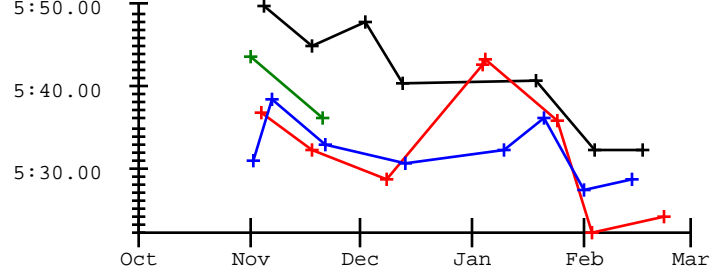

# Waimea Barlow

Meet	Date	200 Free	200 I.M.	50 Free	100 Fly	100 Free	500 Free	100 Back	100 Breast
2022-2023 Best Times		2:01.73	2:31.07	27.25	1:08.30	57.33	5:32.11		
2023-2024 Best Times		1:57.92	2:25.02	26.64	1:08.65	56.96	5:22.18	1:06.47	1:24.52
2024-2025 Best Times		1:57.78	2:18.96	26.25	1:05.35	56.17	5:27.39	1:04.90	1:23.63
2526 Box Elder Invite	11-01-2025	2:04.12					5:43.65		
2025 Thanksgiving Invi	11-21-2025	1:59.86					5:36.02		
Weber, Hillcrest @ Fre	11-25-2025	2:03.12		26.24		55.82			
Farmington @ Weber	12-02-2025			26.07				1:05.62	
Weber @ Davis	12-11-2025			26.74					1:26.23
City County Championsh	12-13-2025	2:01.57		26.47	1:03.07	56.34			
WF @ Weber	12-18-2025		2:27.87					1:05.22	
WX v Weber	12-19-2025	2:03.54			1:07.02				
Weber @ Brighton	01-09-2026	2:02.75				56.78			
2526 Weber and Springv	01-13-2026	2:05.56		26.55		56.87			
Syracuse @ Weber	01-15-2026				1:03.31			1:05.93	
WHS, BHS, NHS @ Layton	01-22-2026			26.75	1:04.69	1:01.53		1:07.29	
Region 1 Championships	02-06-2026	2:01.89		25.80		54.80			
6A Utah High School St	02-20-2026	2:00.51		25.65		54.43			

2022-2023 2023-2024 2024-2025 2025-2026

200 Free

200 I.M.

50 Free

100 Fly

100 Free

500 Free

100 Back