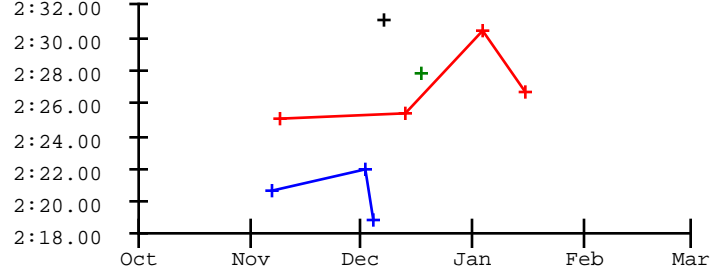

# Waimea Barlow

Meet	Date	200 Free	200 I.M.	50 Free	100 Fly	100 Free	500 Free	100 Back	100 Breast
2022-2023 Best Times		2:01.73	2:31.07	27.25	1:08.30	57.33	5:32.11		
2023-2024 Best Times		1:57.92	2:25.02	26.64	1:08.65	56.96	5:22.18	1:06.47	1:24.52
2024-2025 Best Times		1:57.78	2:18.96	26.25	1:05.35	56.17	5:27.39	1:04.90	1:23.63
2526 Box Elder Invite	11-01-2025	2:04.12					5:43.65		
2025 Thanksgiving Invi	11-21-2025	1:59.86					5:36.02		
Weber, Hillcrest @ Fre	11-25-2025	2:03.12		26.24		55.82			
Farmington @ Weber	12-02-2025			26.07				1:05.62	
Weber @ Davis	12-11-2025			26.74					1:26.23
City County Championsh	12-13-2025	2:01.57		26.47	1:03.07	56.34			
WF @ Weber	12-18-2025		2:27.87					1:05.22	
WX v Weber	12-19-2025	2:03.54			1:07.02				
Weber @ Brighton	01-09-2026	2:02.75				56.78			
2526 Weber and Springv	01-13-2026	2:05.56		26.55		56.87			
Syracuse @ Weber	01-15-2026				1:03.31			1:05.93	
WHS, BHS, NHS @ Layton	01-22-2026			26.75	1:04.69	1:01.53		1:07.29	
Region 1 Championships	02-06-2026	2:01.89		25.80		54.80			
6A Utah High School St	02-20-2026	2:00.51		25.65		54.43			

2022-2023 2023-2024 2024-2025 2025-2026

200 Free

200 I.M.

50 Free

100 Fly

100 Free

500 Free

100 Back