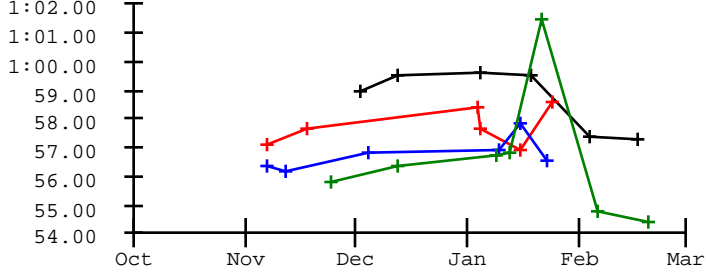

# Waimea Barlow

Meet	Date	200 Free	200 I.M.	50 Free	100 Fly	100 Free	500 Free	100 Back	100 Breast
2022-2023 Best Times		2:01.73	2:31.07	27.25	1:08.30	57.33	5:32.11		
2023-2024 Best Times		1:57.92	2:25.02	26.64	1:08.65	56.96	5:22.18	1:06.47	1:24.52
2024-2025 Best Times		1:57.78	2:18.96	26.25	1:05.35	56.17	5:27.39	1:04.90	1:23.63
2526 Box Elder Invite	11-01-2025	2:04.12					5:43.65		
2025 Thanksgiving Invi	11-21-2025	1:59.86					5:36.02		
Weber, Hillcrest @ Fre	11-25-2025	2:03.12		26.24		55.82			
Farmington @ Weber	12-02-2025			26.07				1:05.62	
Weber @ Davis	12-11-2025			26.74					1:26.23
City County Championsh	12-13-2025	2:01.57		26.47	1:03.07	56.34			
WF @ Weber	12-18-2025		2:27.87					1:05.22	
WX v Weber	12-19-2025	2:03.54			1:07.02				
Weber @ Brighton	01-09-2026	2:02.75				56.78			
2526 Weber and Springv	01-13-2026	2:05.56		26.55		56.87			
Syracuse @ Weber	01-15-2026				1:03.31			1:05.93	
WHS, BHS, NHS @ Layton	01-22-2026			26.75	1:04.69	1:01.53		1:07.29	
Region 1 Championships	02-06-2026	2:01.89		25.80		54.80			
6A Utah High School St	02-20-2026	2:00.51		25.65		54.43			

2022-2023 2023-2024 2024-2025 2025-2026

200 Free

200 I.M.

50 Free

100 Fly

100 Free

500 Free

100 Back